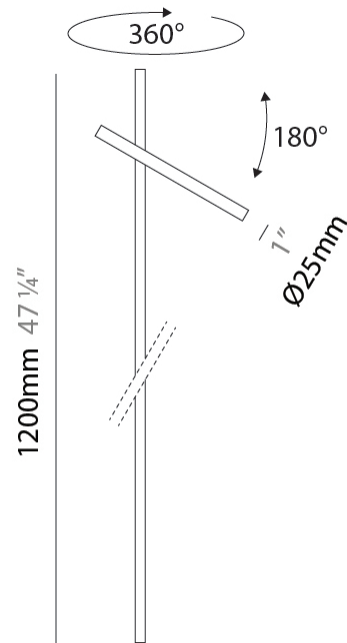

SHANGHAI POST

E9B243-

base number
Color   Finish
Temperature   Options

1. To build a product code in our configurator select the specify button on the base model # product page
2. To build a manual product code on this datasheet choose from the options listed below in blue font and add the suffix to the base model #

GENERAL

Series: Shanghai
Brand: Platek
Division: Exterior
Mounting Type: Post
Mounting Location: Above Ground
Subcategory: Bollard - Garden

PHYSICAL

Shape: Abstract
Diameter (mm): 25
Diameter (in): 1
Height (mm): 1200
Height (in): 47 1/4
Extension (mm): 350
Extension (in): 13 3/4
Light Distribution: Direct
Screws: No visible screws
Fixture Finish: [ANT](#) / [BLK](#) / [BRZ](#) / [COR](#) / [FGR](#) / [GRY](#) / [RSB](#) / [WHI](#)
Fixture Material: Aluminum

ELECTRICAL

Lamp Type: LED
Input Wattage (W): 7.3
Total Output Wattage (W): 6.4
Dimming: Non-Dimmable
Driver Included: No
Driver Location: Remote
Driver Type: Constant Voltage - Universal
Driver Class: Class 2
Input Voltage (V): 120 - 277
Output Voltage (V): 24
Upon Request: SC power - DPH0300024ST (Phase Dimming)

LED

Color Temperature (°K): [2700](#) / [3000](#)
Max. Delivered Lumen (lm): 530
Nominal Lumen (lm): 700
CRI: >90 CRI
Lamp Life (hrs): 60000

OPTICAL

Optic°: 120

RATINGS AND CERTIFICATIONS

Certified By: Certified for North American Standards
IP rating: IP65
IK Rating: IK05

PROJECT
TYPE
SPECIFIER
QUANTITY
DATE